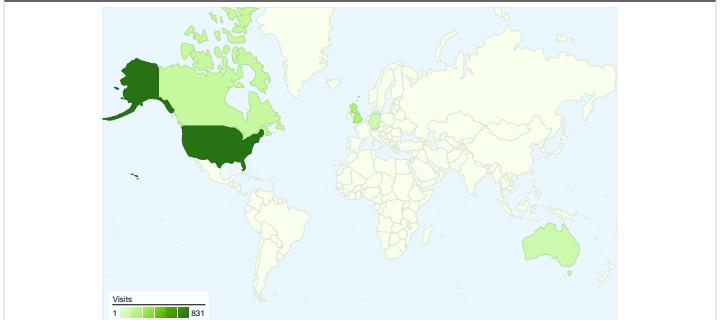

Map Overlay world

Traffic Sources Overview

Content Overview

Pages	Pageviews	% Pageviews
/	1,948	68.50%
/?gt=63.860036&gl=-	15	0.53%
/?gt=52.741389&gl=-	14	0.49%
/?lat=30.441&lng=-	6	0.21%
/?gt=37.66&gl=32.753333&z=9	6	0.21%

1,331 people visited this site

2,390 Visits

1,331 Absolute Unique Visitors

2,844 Pageviews

1.19 Average Pageviews

00:00:56 Time on Site

86.11% Bounce Rate

84.85% New Visits

Traffic Sources Overview

Comparing to: Site

All traffic sources sent a total of 2,390 visits

-  18.79% Direct Traffic
-  48.20% Referring Sites
-  33.01% Search Engines

Top Traffic Sources

Sources	Visits	% visits	Keywords	Visits	% visits
tools.wikimedia.de (referral)	769	32.18%	map of the world	70	8.87%
google (organic)	665	27.82%	world map	65	8.24%
(direct) ((none))	449	18.79%	google world map	45	5.70%
live (organic)	51	2.13%	relief map	38	4.82%
geographos.com (referral)	47	1.97%	simple world map	28	3.55%

2,390 visits came from 89 countries/territories

Site Usage

Visits 2,390 % of Site Total: 100.00%	Pages/Visit 1.19 Site Avg: 1.19 (0.00%)	Avg. Time on Site 00:00:56 Site Avg: 00:00:56 (0.00%)	% New Visits 84.85% Site Avg: 55.69% (52.37%)	Bounce Rate 86.11% Site Avg: 86.11% (0.00%)	
Country/Territory	Visits	Pages/Visit	Avg. Time on Site	% New Visits	Bounce Rate
United States	831	1.19	00:00:51	86.64%	86.52%
United Kingdom	232	1.21	00:01:10	87.50%	86.21%
Canada	131	1.11	00:00:43	84.73%	90.08%
Australia	99	1.17	00:00:50	87.88%	83.84%
Germany	98	1.18	00:00:50	92.86%	87.76%
Spain	97	1.26	00:01:20	88.66%	78.35%
France	81	1.07	00:00:43	67.90%	93.83%
Italy	73	1.15	00:00:39	83.56%	87.67%
Sweden	50	1.16	00:00:54	42.00%	90.00%
Greece	42	1.43	00:02:52	71.43%	76.19%