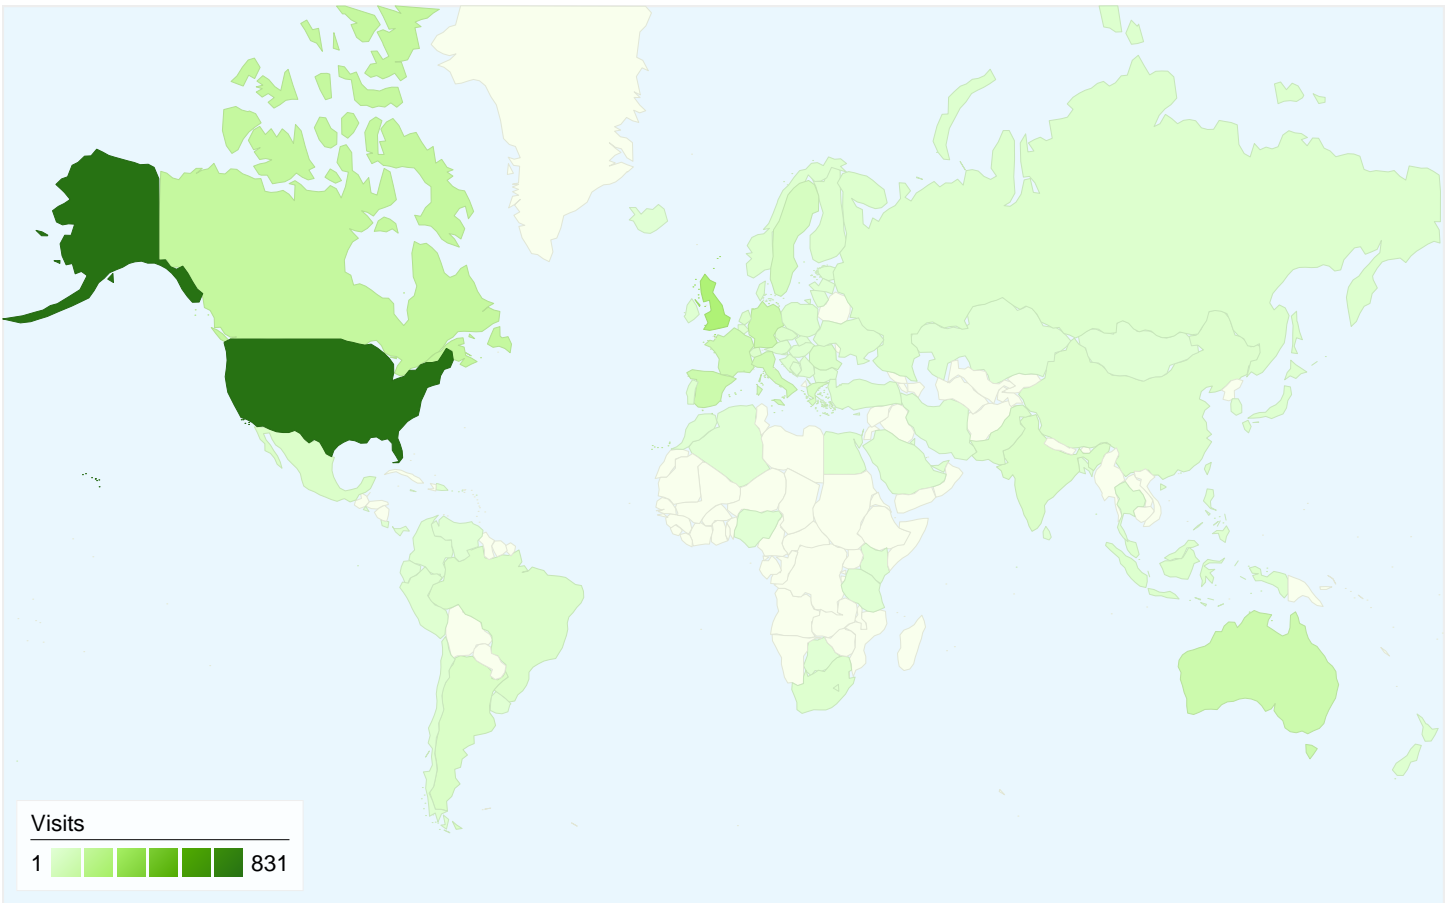

1,331 people visited this site

2,390 Visits

1,331 Absolute Unique Visitors

2,844 Pageviews

1.19 Average Pageviews

00:00:56 Time on Site

86.11% Bounce Rate

84.85% New Visits

Traffic Sources Overview

Comparing to: Site

All traffic sources sent a total of 2,390 visits

-  18.79% Direct Traffic
-  48.20% Referring Sites
-  33.01% Search Engines

Top Traffic Sources

Sources	Visits	% visits	Keywords	Visits	% visits
tools.wikimedia.de (referral)	769	32.18%	map of the world	70	8.87%
google (organic)	665	27.82%	world map	65	8.24%
(direct) ((none))	449	18.79%	google world map	45	5.70%
live (organic)	51	2.13%	relief map	38	4.82%
geographos.com (referral)	47	1.97%	simple world map	28	3.55%

2,390 visits came from 89 countries/territories

Site Usage

Visits 2,390 % of Site Total: 100.00%	Pages/Visit 1.19 Site Avg: 1.19 (0.00%)	Avg. Time on Site 00:00:56 Site Avg: 00:00:56 (0.00%)	% New Visits 84.85% Site Avg: 55.69% (52.37%)	Bounce Rate 86.11% Site Avg: 86.11% (0.00%)	
Country/Territory	Visits	Pages/Visit	Avg. Time on Site	% New Visits	Bounce Rate
United States	831	1.19	00:00:51	86.64%	86.52%
United Kingdom	232	1.21	00:01:10	87.50%	86.21%
Canada	131	1.11	00:00:43	84.73%	90.08%
Australia	99	1.17	00:00:50	87.88%	83.84%
Germany	98	1.18	00:00:50	92.86%	87.76%
Spain	97	1.26	00:01:20	88.66%	78.35%
France	81	1.07	00:00:43	67.90%	93.83%
Italy	73	1.15	00:00:39	83.56%	87.67%
Sweden	50	1.16	00:00:54	42.00%	90.00%
Greece	42	1.43	00:02:52	71.43%	76.19%

Pages on this site were viewed a total of 2,844 times

 **2,844** Pageviews

 **2,410** Unique Views

 **86.11%** Bounce Rate

Top Content

Pages	Pageviews	% Pageviews
/	1,948	68.50%
/?gt=63.860036&gl=-149.414061&z=9&t=4	15	0.53%
/?gt=52.741389&gl=-1.357639&z=9&t=4	14	0.49%
/?lat=30.441&lng=-96.581&z=15&t=2&q=30.441,-96.581	6	0.21%
/?gt=37.66&gl=32.753333&z=9&t=4	6	0.21%