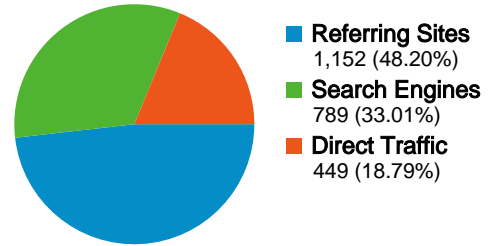

1,331 people visited this site

2,390 Visits

1,331 Absolute Unique Visitors

2,844 Pageviews

1.19 Average Pageviews

00:00:56 Time on Site

86.11% Bounce Rate

84.85% New Visits

Technical Profile

Browser	Visits	% visits	Connection Speed	Visits	% visits
Internet Explorer	1,454	60.84%	Unknown	884	36.99%
Firefox	750	31.38%	DSL	677	28.33%
Safari	110	4.60%	Cable	447	18.70%
Opera	45	1.88%	T1	266	11.13%
Mozilla	14	0.59%	Dialup	103	4.31%

Traffic Sources Overview

Comparing to: Site

All traffic sources sent a total of 2,390 visits

-  18.79% Direct Traffic
-  48.20% Referring Sites
-  33.01% Search Engines

Top Traffic Sources

Sources	Visits	% visits	Keywords	Visits	% visits
tools.wikimedia.de (referral)	769	32.18%	map of the world	70	8.87%
google (organic)	665	27.82%	world map	65	8.24%
(direct) ((none))	449	18.79%	google world map	45	5.70%
live (organic)	51	2.13%	relief map	38	4.82%
geographos.com (referral)	47	1.97%	simple world map	28	3.55%

2,390 visits came from 89 countries/territories

Site Usage

Visits 2,390 % of Site Total: 100.00%	Pages/Visit 1.19 Site Avg: 1.19 (0.00%)	Avg. Time on Site 00:00:56 Site Avg: 00:00:56 (0.00%)	% New Visits 84.85% Site Avg: 55.69% (52.37%)	Bounce Rate 86.11% Site Avg: 86.11% (0.00%)	
Country/Territory	Visits	Pages/Visit	Avg. Time on Site	% New Visits	Bounce Rate
United States	831	1.19	00:00:51	86.64%	86.52%
United Kingdom	232	1.21	00:01:10	87.50%	86.21%
Canada	131	1.11	00:00:43	84.73%	90.08%
Australia	99	1.17	00:00:50	87.88%	83.84%
Germany	98	1.18	00:00:50	92.86%	87.76%
Spain	97	1.26	00:01:20	88.66%	78.35%
France	81	1.07	00:00:43	67.90%	93.83%
Italy	73	1.15	00:00:39	83.56%	87.67%
Sweden	50	1.16	00:00:54	42.00%	90.00%
Greece	42	1.43	00:02:52	71.43%	76.19%