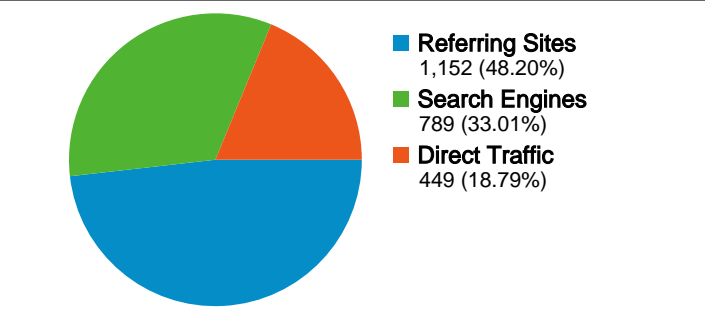

Traffic Sources Overview

Content Overview

Pages	Pageviews	% Pageviews
/	1,948	68.50%
/?gt=63.860036&gl=-	15	0.53%
/?gt=52.741389&gl=-	14	0.49%
/?lat=30.441&lng=-	6	0.21%
/?gt=37.66&gl=32.753333&z=9	6	0.21%