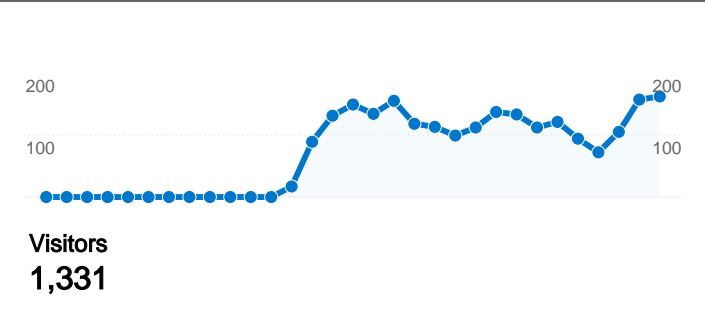

Site Usage

2,390 Visits

86.11% Bounce Rate

2,844 Pageviews

00:00:56 Avg. Time on Site

1.19 Pages/Visit

55.69% % New Visits

Visitors Overview

1,331 people visited this site

2,390 Visits

1,331 Absolute Unique Visitors

2,844 Pageviews

1.19 Average Pageviews

00:00:56 Time on Site

86.11% Bounce Rate

84.85% New Visits

2,390 visits came from 89 countries/territories

Site Usage

Visits 2,390 % of Site Total: 100.00%	Pages/Visit 1.19 Site Avg: 1.19 (0.00%)	Avg. Time on Site 00:00:56 Site Avg: 00:00:56 (0.00%)	% New Visits 84.85% Site Avg: 55.69% (52.37%)	Bounce Rate 86.11% Site Avg: 86.11% (0.00%)	
Country/Territory	Visits	Pages/Visit	Avg. Time on Site	% New Visits	Bounce Rate
United States	831	1.19	00:00:51	86.64%	86.52%
United Kingdom	232	1.21	00:01:10	87.50%	86.21%
Canada	131	1.11	00:00:43	84.73%	90.08%
Australia	99	1.17	00:00:50	87.88%	83.84%
Germany	98	1.18	00:00:50	92.86%	87.76%
Spain	97	1.26	00:01:20	88.66%	78.35%
France	81	1.07	00:00:43	67.90%	93.83%
Italy	73	1.15	00:00:39	83.56%	87.67%
Sweden	50	1.16	00:00:54	42.00%	90.00%
Greece	42	1.43	00:02:52	71.43%	76.19%

Pages on this site were viewed a total of 2,844 times

 **2,844** Pageviews

 **2,410** Unique Views

 **86.11%** Bounce Rate

Top Content

Pages	Pageviews	% Pageviews
/	1,948	68.50%
/?gt=63.860036&gl=-149.414061&z=9&t=4	15	0.53%
/?gt=52.741389&gl=-1.357639&z=9&t=4	14	0.49%
/?lat=30.441&lng=-96.581&z=15&t=2&q=30.441,-96.581	6	0.21%
/?gt=37.66&gl=32.753333&z=9&t=4	6	0.21%